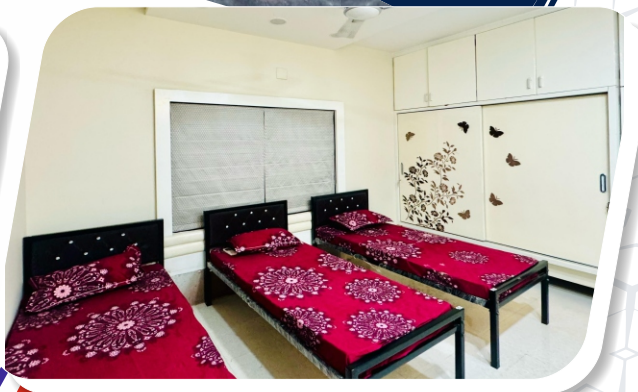

NID PALDI

DWARKA
PG'S
You feel like home