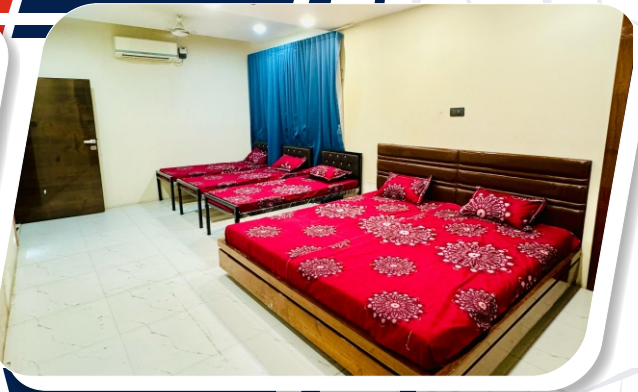

NID PALDI

DWARKA
PG'S
You feel like home