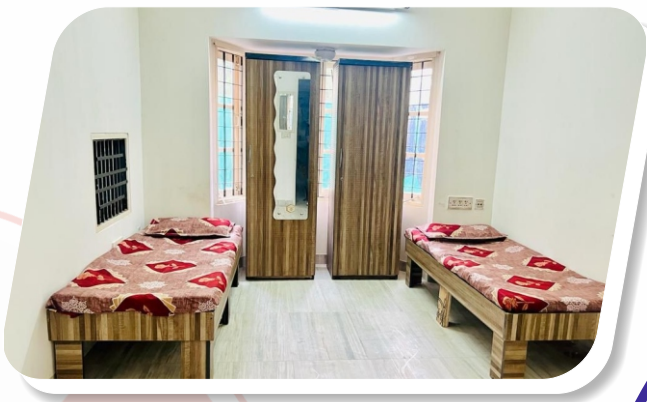

PALDI

DWARKA
PG'S
You feel like home